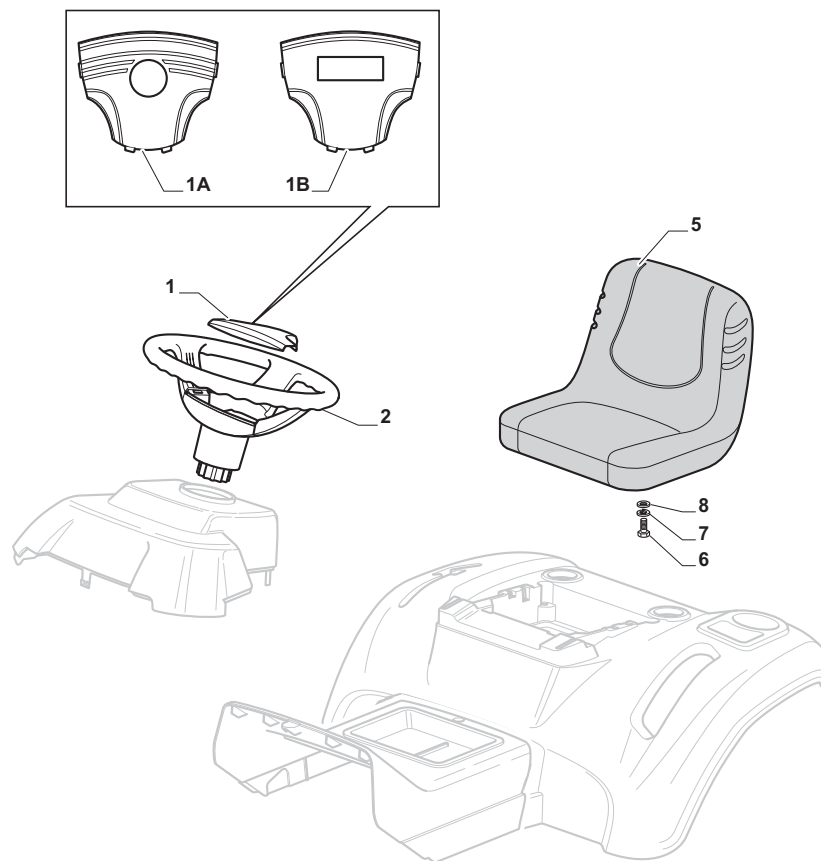

Seat & Steering Wheel				
POSITION	CODE	Q.TY	DESCRIPTION	NOTES
1A	325580503/0	1	Steering Plate	
1B	325580504/0	1	Steering Plate	
2	325961219/0	1	Steering Wheel	
5	25722463/0	1	Seat	
6	12792611/0	4	Screw	
7	12540260/0	4	Washer	
8	12523060/0	4	Washer