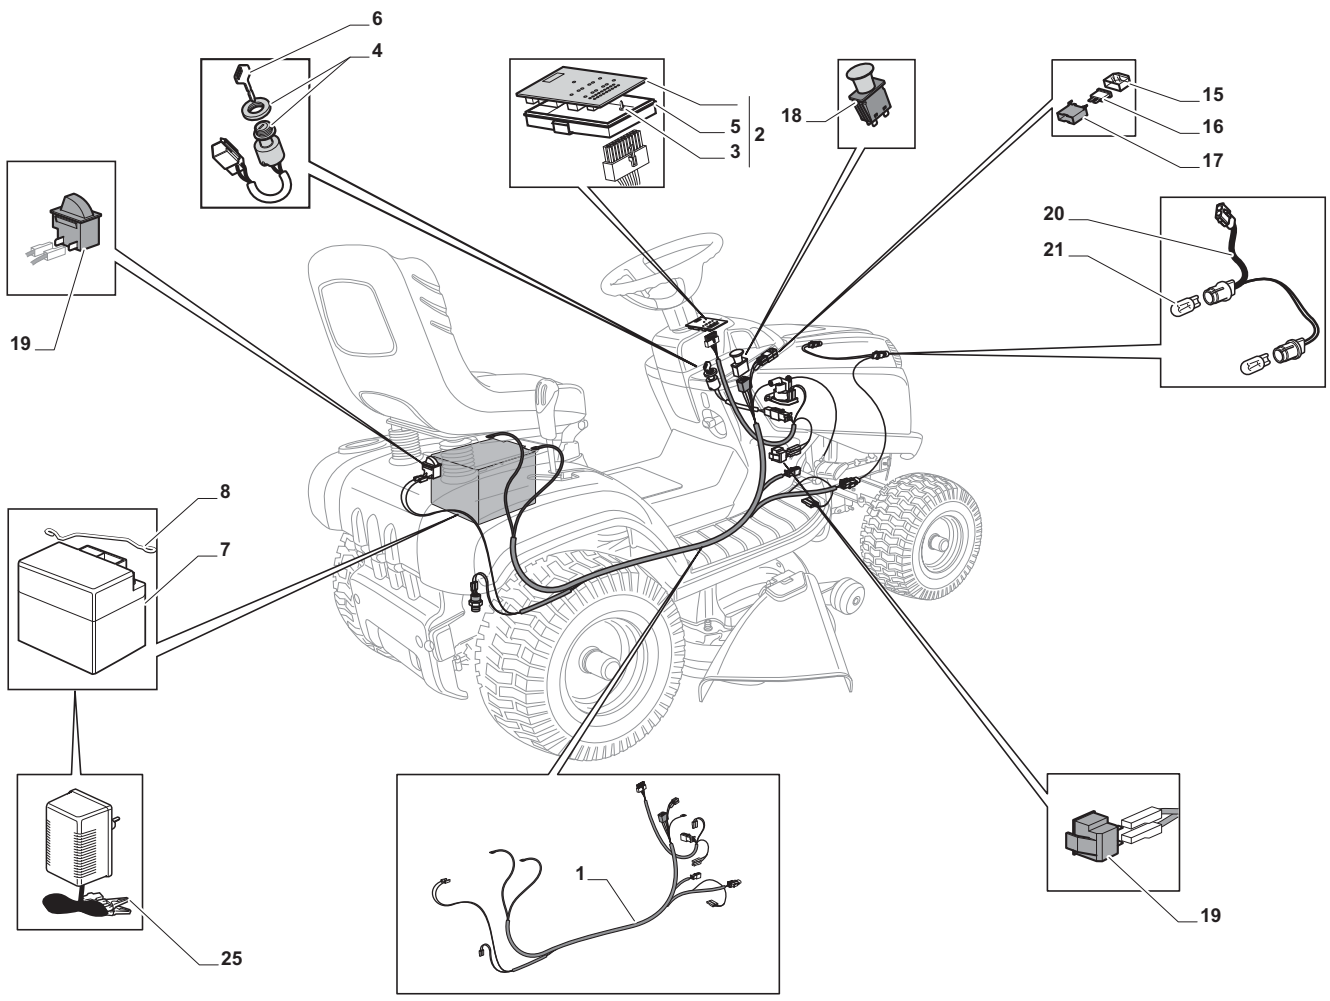

Electrical Parts				
POSITION	CODE	Q.TY	DESCRIPTION	NOTES
1	182040158/0	1	Cables Ass.Y	
1	182040157/0	1	Cables Ass.Y (Honda)	
2	125722433/0	1	Electronic Card (GGP)	
2	382722429/0	1	Electronic Card (B&S - Honda)	
3	12735101/0	1	Screw	
4	118450075/0	1	Starting Switch	
5	325600080/0	1	Card Protection	
6	118210023/0	1	Starting Key	
7	18120002/1	1	Battery	
8	125430265/0	1	Spring	
15	33215000/0	2	Cover	
16	33340040/0	1	Fuse 10A	
16	33340036/0	1	Fuse 25 A	
17	33500007/0	2	Fuse Carrier	
18	118450074/0	1	Clutch Switch	
19	119410613/0	2	Micro	
20	82040073/0	1	Cable	
21	18459100/0	2	Farilamp For Lights	
25	182180090/0	1	Battery Charger	
25	182180091/0	1	Battery Charger (U.K.)