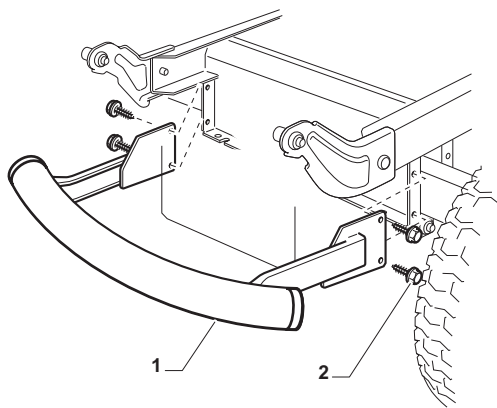

Optionals On Request

POSITION	CODE	Q.TY	DESCRIPTION	NOTES
1	382869038/0	1	Muffler Protection	
2	125943008/0	4	Screw	
5	382650211/0	2	Stiffening	
6	382033111/0	1	Rod	
7	12155000/0	2	Nut	
8	25510021/1	1	Pin	
9	24487999/0	1	Cotter Pin	
11	325140099/0	1	Deflector	
12	125510111/0	1	Pin	
13	24487998/0	1	Cotter Pin