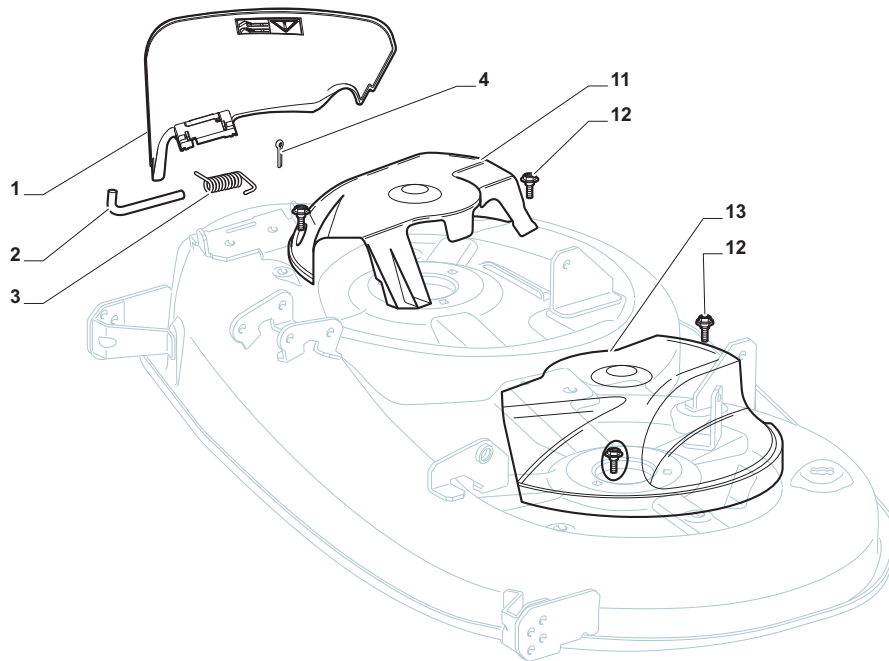

Guards

POSITION	CODE	Q.TY	DESCRIPTION	NOTES
1	325600077/1	1	Exit Protection	
2	25510073/0	1	Pin	
3	125430242/1	1	Spring	
4	12141418/0	1	Cotter Pin	
11	325600078/0	1	Case	
12	125943006/0	4	Screw	
13	325600079/0	1	Case