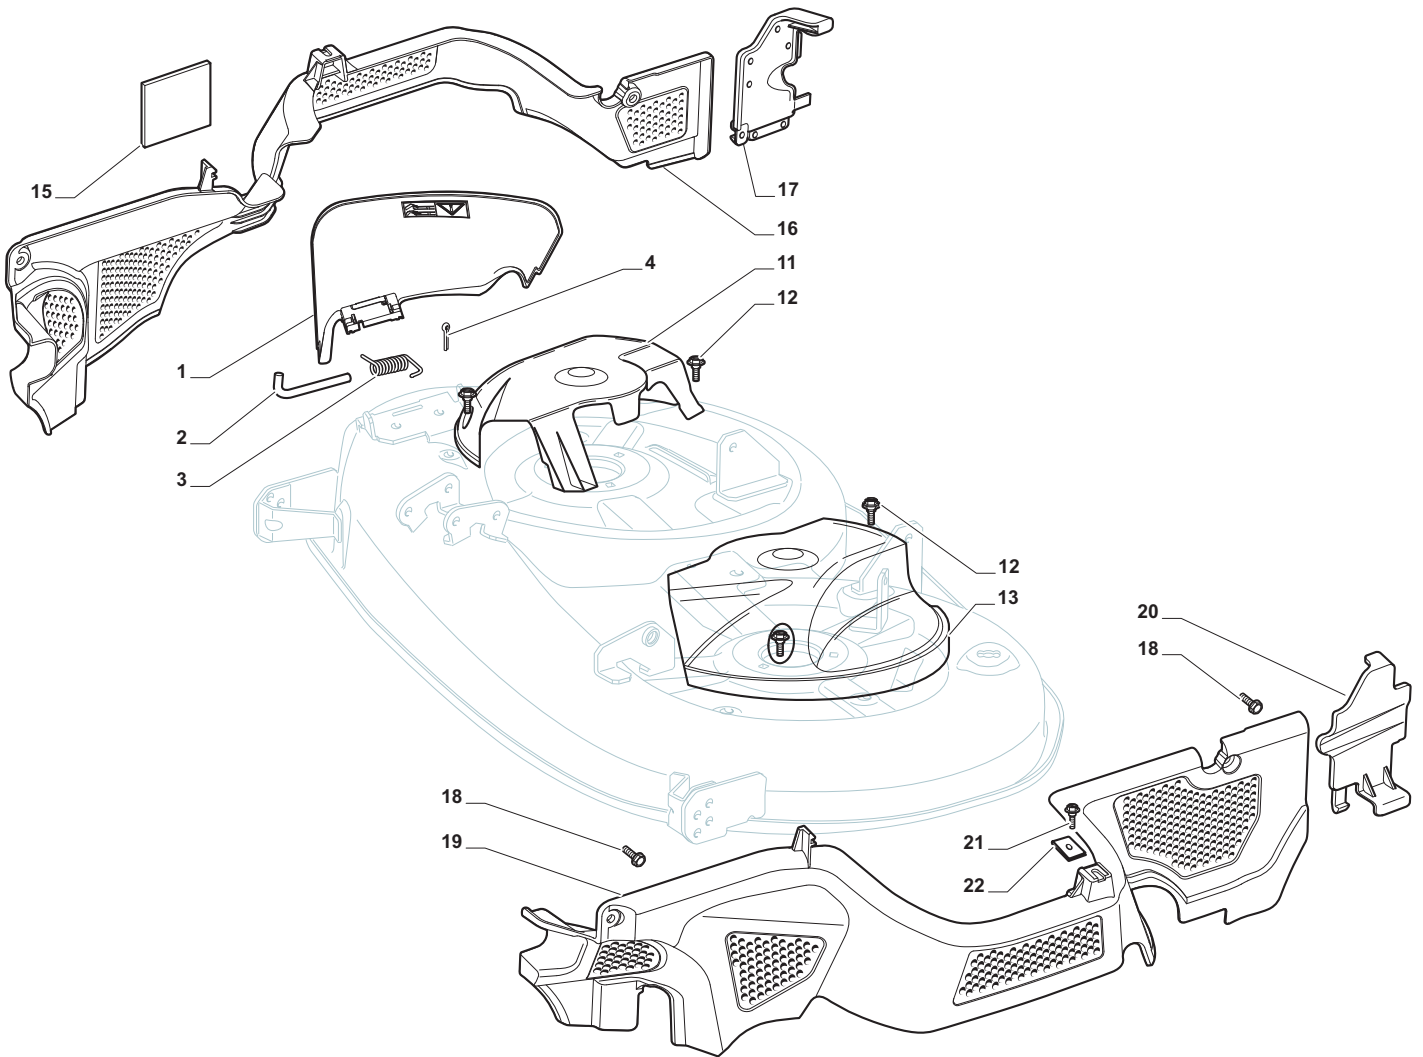

Guards				
POSITION	CODE	Q.TY	DESCRIPTION	NOTES
1	325600077/1	1	Exit Protection	
2	25510073/0	1	Pin	
3	125430242/1	1	Spring	
4	12141418/0	1	Cotter Pin	
11	325600078/0	1	Case	
12	125943006/0	4	Screw	
13	325600079/0	1	Case	
15	325600084/0	1	Guard	
16	325060154/0	1	Case	
17	325600082/0	1	Guard	
18	125943011/0	4	Screw	
19	325060155/0	1	Case	
20	325600083/0	1	Guard	
21	27943051/0	2	Screw	
22	112437506/0	2	Plate