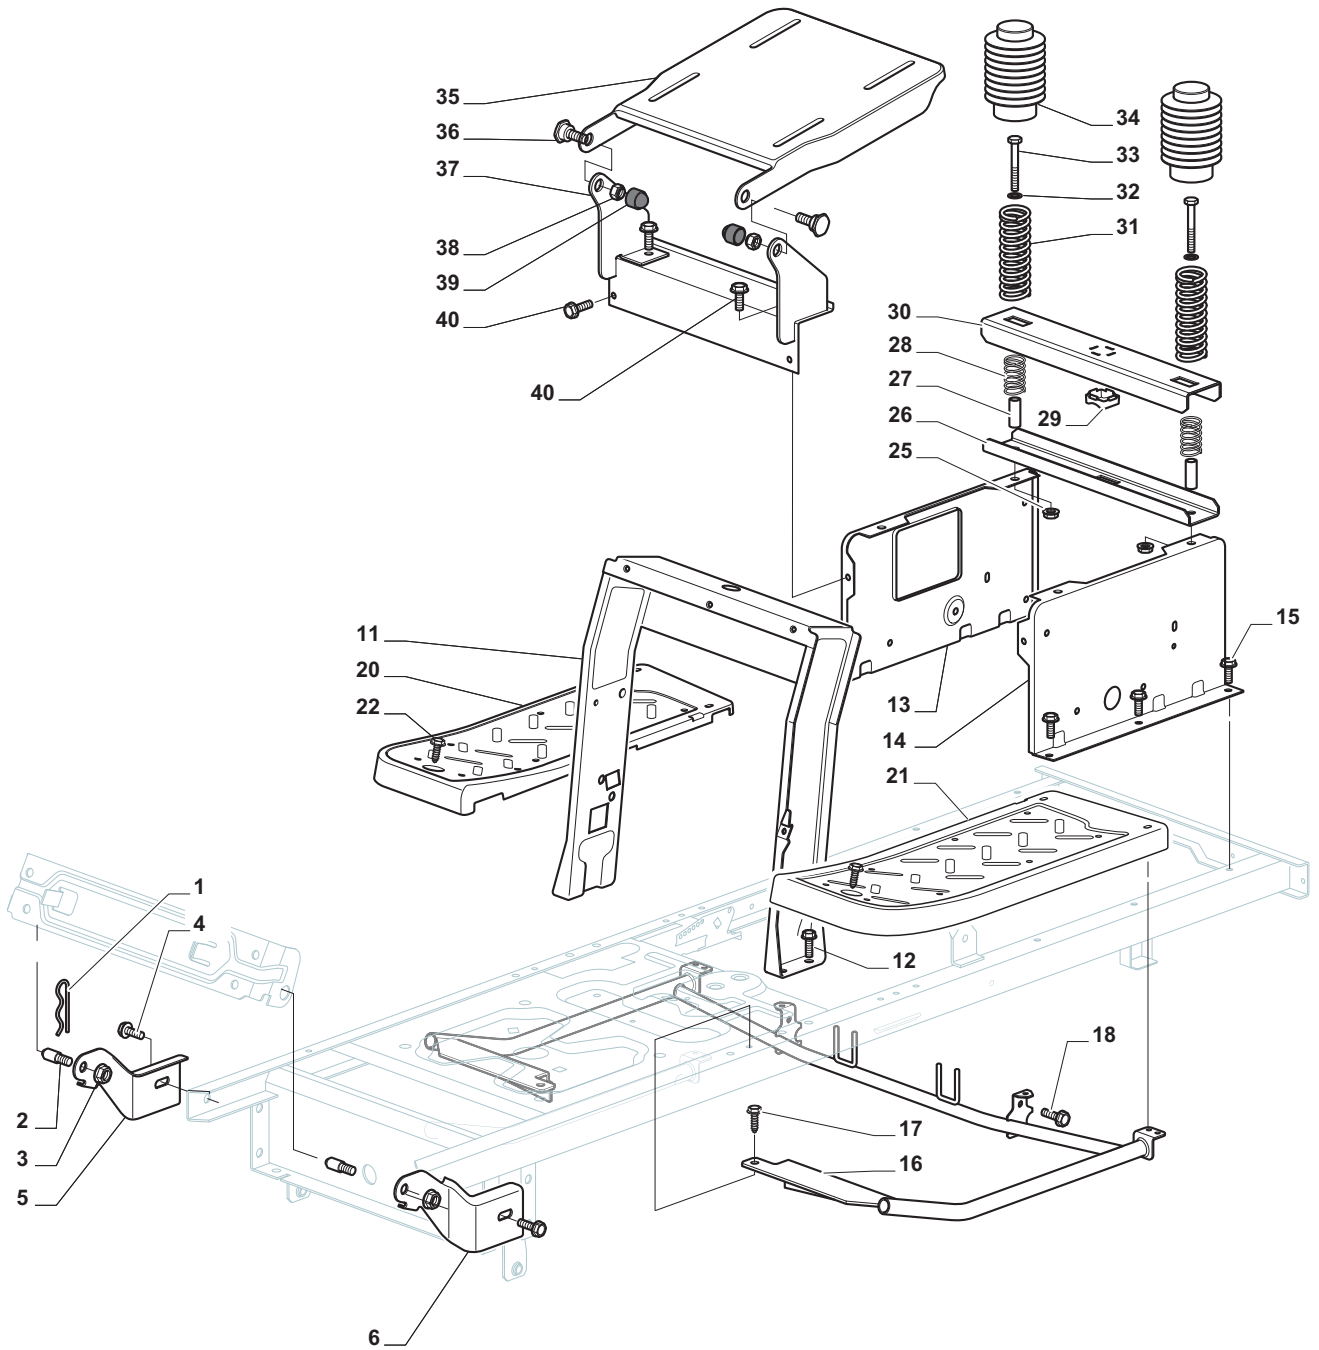

THIS INFORMATION IS NOT INTENDED FOR SALE OR RESALE, AND THIS NOTICE MUST REMAIN ON ALL COPIES.

Chassis				
POSITION	CODE	Q.TY	DESCRIPTION	NOTES
1	24487998/0	1	Cotter Pin	
2	25510079/0	2	Pin	
3	12154210/0	2	Nut	
4	12735599/0	2	Screw	
5	325547225/0	1	Right Plate	
6	325547227/0	1	Left Plate	
11	382785169/1	1	Steering Column Support	
12	125943009/0	4	Screw	
13	325785331/1	1	Right Seat Support	
14	325785333/1	1	Left Seat Support	
15	125943009/0	6	Screw	
16	382785179/0	1	Footboard Support	
17	125943009/0	2	Screw	
18	125943009/0	2	Screw	
20	325500041/1	1	Right Footboard	
21	325500043/1	1	Left Footboard	
22	12735599/0	2	Screw	
25	12293201/0	2	Nut	
26	325820109/1	1	Seat Support	
27	125160048/0	2	Spacer	
28	125430263/0	2	Spring	
29	325060038/0	1	Cam	
30	325820105/1	1	Support	
31	125430264/0	2	Spring	
32	12521350/0	2	Washer	
33	12691400/0	2	Screw	
34	325122002/0	2	Hood	
35	382547061/0	1	Plate	
36	22524970/2	2	Pin	
37	382820151/0	1	Seat Support	
38	12155010/0	2	Nut	
39	118203854/0	2	Protection	
40	125943009/0	4	Screw	

Body				
POSITION	CODE	Q.TY	DESCRIPTION	NOTES
1	325076914/0	1	Hood, Front,Grey	
2	325410903/0	1	Right Grill	
3	325410904/0	1	Left Grill	
4	325785365/0	1	Engine Hood Support	
5	12735403/0	4	Screw	
6	325263302/1	1	Air Intake Grill	
7	112728692/0	4	Screw	
8	325076912/0	1	Engine Hood Yellow	
11	325785298/0	1	Dashboard Support	
12	125943010/0	4	Screw	
13	325270325/0	2	Guide	
14	12735599/0	2	Screw	
15	112735406/0	3	Screw	
16	12523040/0	3	Washer	
17	325120202/1	1	Dashboard	
18	125943010/0	2	Screw	
19	325260003/0	2	Grommet	
21	325120203/0	1	Cover	
25	325110396/1	1	Cover, Yellow	
26	125943010/0	1	Screw	
33	112735406/0	4	Screw	
34	325110399/0	1	Wheels Cover, Yellow	
35	112437506/0	1	Plate	
36	125943010/0	2	Screw	
37	112735406/0	2	Screw	
38	12523040/0	2	Washer	
39	325547208/1	1	Plate	
40	125943010/0	2	Screw	
42	325110384/0	1	Right Footboardcover	
43	325110385/0	1	Left Footboard Cover	
56	325207190/0	1	Cover	
57	12523050/0	4	Washer	
58	12735403/0	2	Screw	