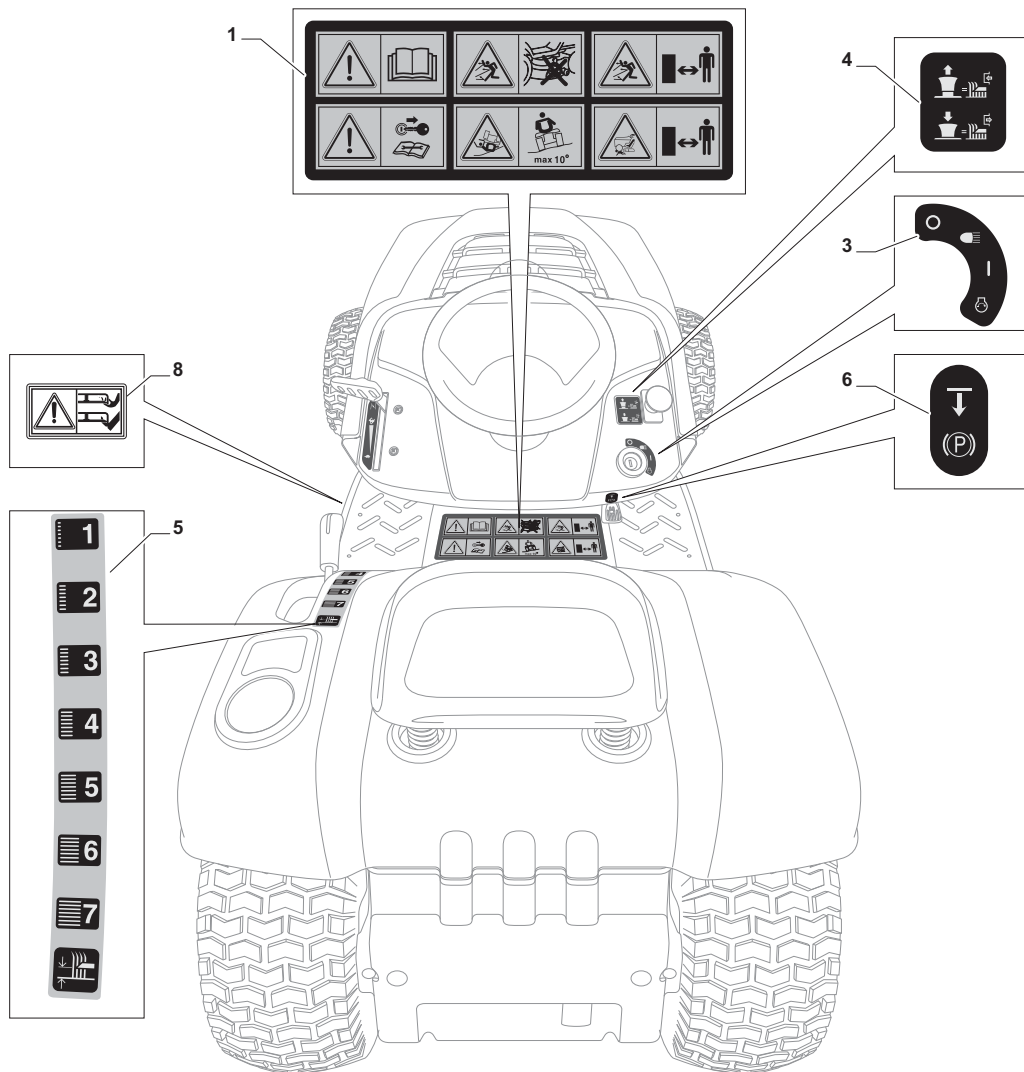

Labels				
POSITION	CODE	Q.TY	DESCRIPTION	NOTES
1	114362365/1	1	Label	
3	114363699/0	1	Label	
4	14361438/0	1	Label	
5	114363701/0	1	Label	
6	114363700/0	1	Label	
8	114356699/1	1	Label