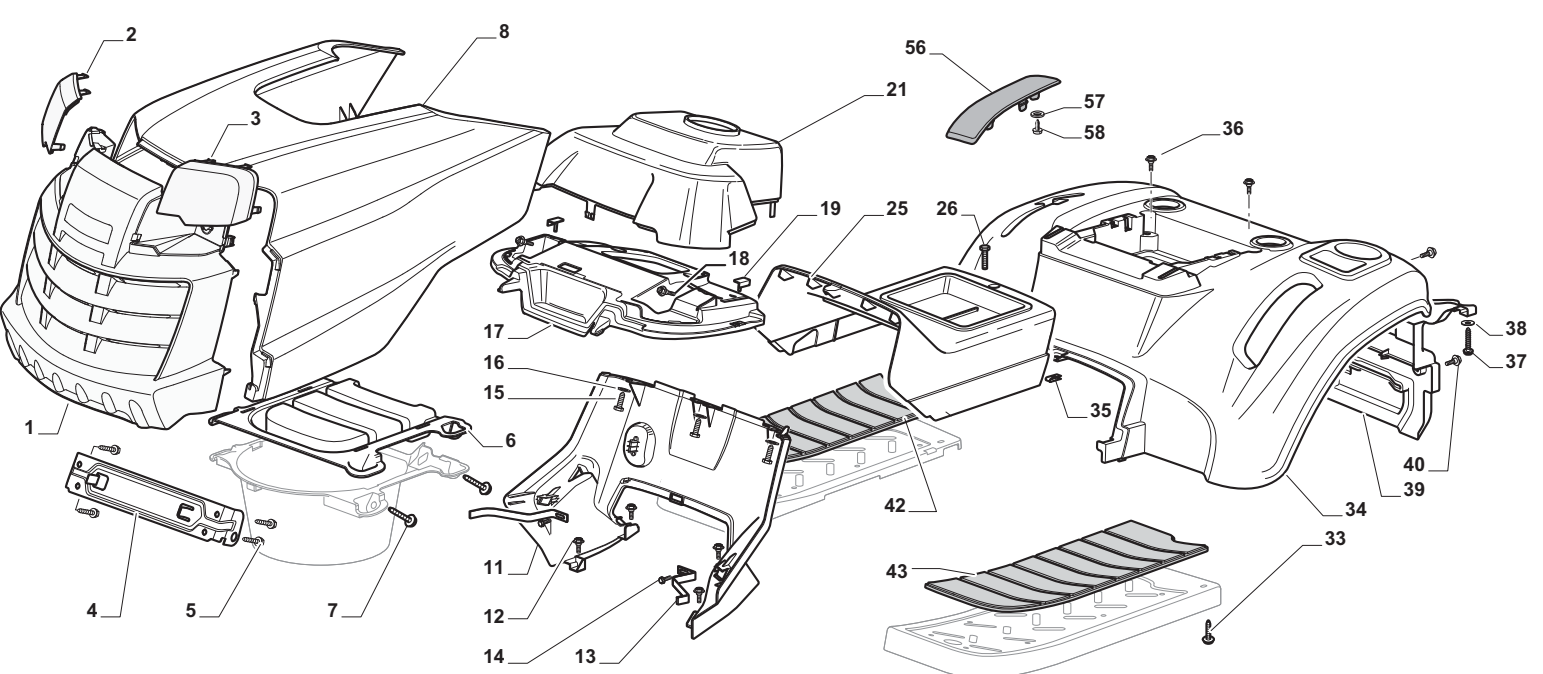

Body				
POSITION	CODE	Q.TY	DESCRIPTION	NOTES
1	325076914/0	1	Hood, Front,Grey	
2	325410903/0	1	Right Grill	
3	325410904/0	1	Left Grill	
4	325785365/0	1	Engine Hood Support	
5	12735403/0	4	Screw	
6	325263302/1	1	Air Intake Grill	
7	112728692/0	4	Screw	
8	325076912/0	1	Engine Hood Yellow	
11	325785298/0	1	Dashboard Support	
12	125943010/0	4	Screw	
13	325270325/0	2	Guide	
14	12735599/0	2	Screw	
15	112735406/0	3	Screw	
16	12523040/0	3	Washer	
17	325120202/1	1	Dashboard	
18	125943010/0	2	Screw	
19	325260003/0	2	Grommet	
21	325120203/0	1	Cover	
25	325110396/1	1	Cover, Yellow	
26	125943010/0	1	Screw	
33	112735406/0	4	Screw	
34	325110399/0	1	Wheels Cover, Yellow	
35	112437506/0	1	Plate	
36	125943010/0	2	Screw	
37	112735406/0	2	Screw	
38	12523040/0	2	Washer	
39	325547208/1	1	Plate	
40	125943010/0	2	Screw	
42	325110384/0	1	Right Footboardcover	
43	325110385/0	1	Left Footboard Cover	
56	325207190/0	1	Cover	
57	12523050/0	4	Washer	
58	12735403/0	2	Screw	