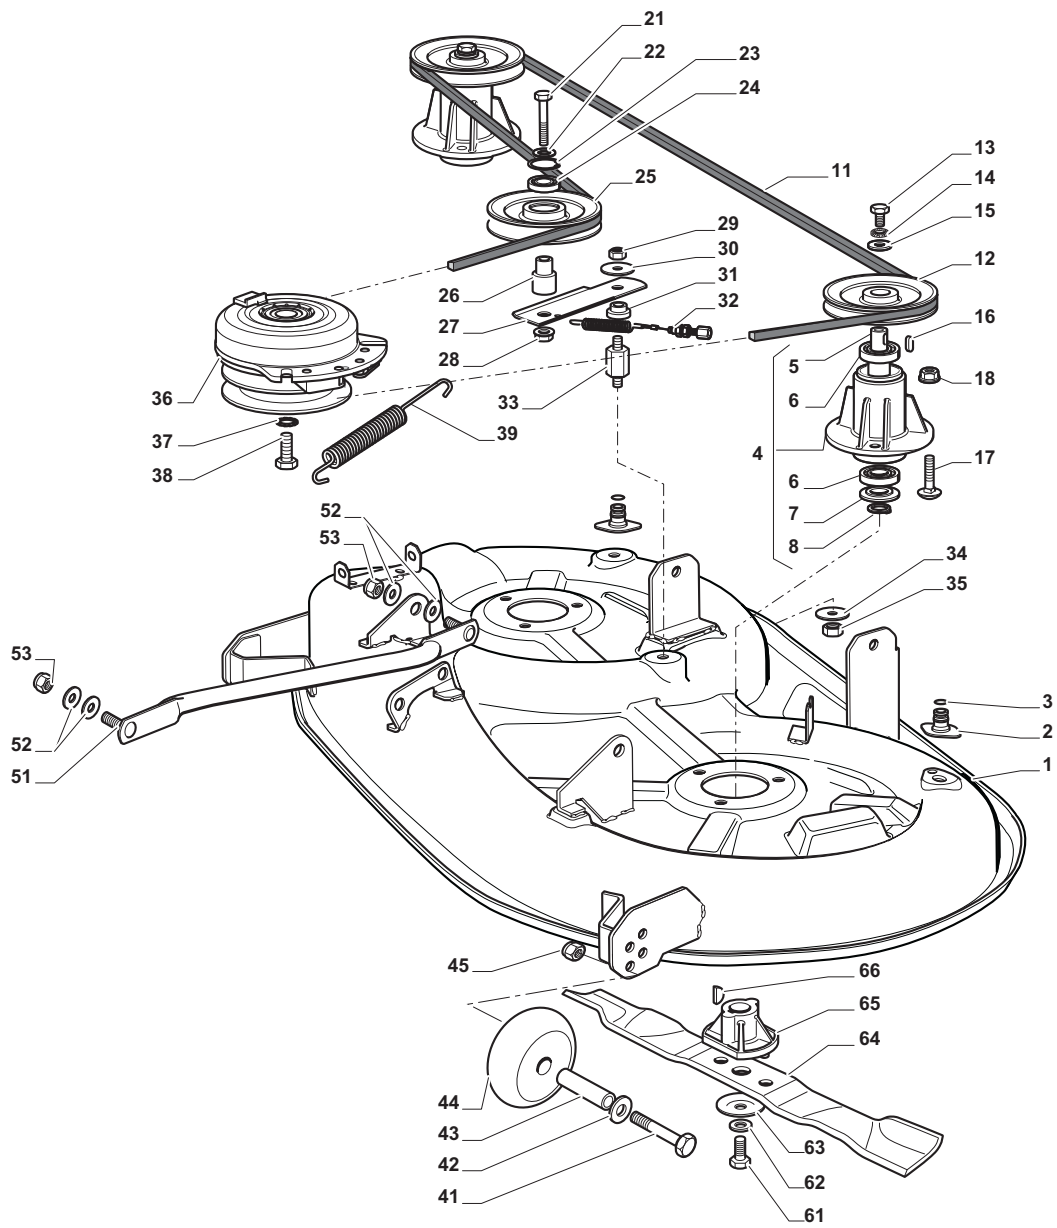

Cutting Plate

POSITION	CODE	Q.TY	DESCRIPTION	NOTES
1	382564209/0	1	Plate	
2	325033086/0	2	Water Hose Connection	
3	19035000/0	2	O Ring	
4	382207204/0	2	Flange Ass.Y	
5	125020804/0	2	Shaft	
6	119216047/0	4	Bearing	
7	25160501/0	2	Dust Cover	
8	12609260/0	2	Seeger	
11	135061504/0	1	Belt	
12	25601571/0	2	Pulley	
13	12793102/0	2	Screw	
14	12540260/0	2	Washer	
15	25670007/0	2	Washer	
16	12139480/0	2	Key	
17	12818690/0	6	Screw	
18	12154210/0	6	Nut	
21	12691400/0	1	Screw	
22	12524010/0	1	Washer	
23	12610800/0	1	Snap Ring	
24	119216048/0	1	Bearing	
25	125601586/0	1	Pulley	
26	125160052/0	1	Spacer	
27	325318232/0	1	Lever	
28	12293201/0	1	Nut	
29	12155020/0	1	Nut	
30	125670022/0	1	Washer	
31	125040635/0	1	Bush	
32	82004618/0	1	Wire	
33	125160049/0	1	Spacer	
34	12523080/0	1	Washer	
35	12156602/0	1	Nut	
36	118399063/0	1	Clutc	
37	12543000/0	1	Washer	
38	12737320/0	1	Screw	
39	125430277/0	1	Spring	
41	12692050/0	2	Screw	
42	12523060/0	2	Washer	
43	25510072/0	2	Spacer	
44	82700001/0	2	Anti Scalp Wheel Ø 100	
45	12293201/0	2	Nut	
51	382000565/0	2	Equalizer Rod	
52	25670008/1	8	Washer	
53	12156602/0	4	Nut	
61	12735694/0	2	Screw	
62	12523080/0	2	Washer	
63	22160400/0	2	Elastic Washer	
64	82004346/0	2	Blade	
65	25463200/0	2	Blade Hub	
66	12139100/0	2	Feather