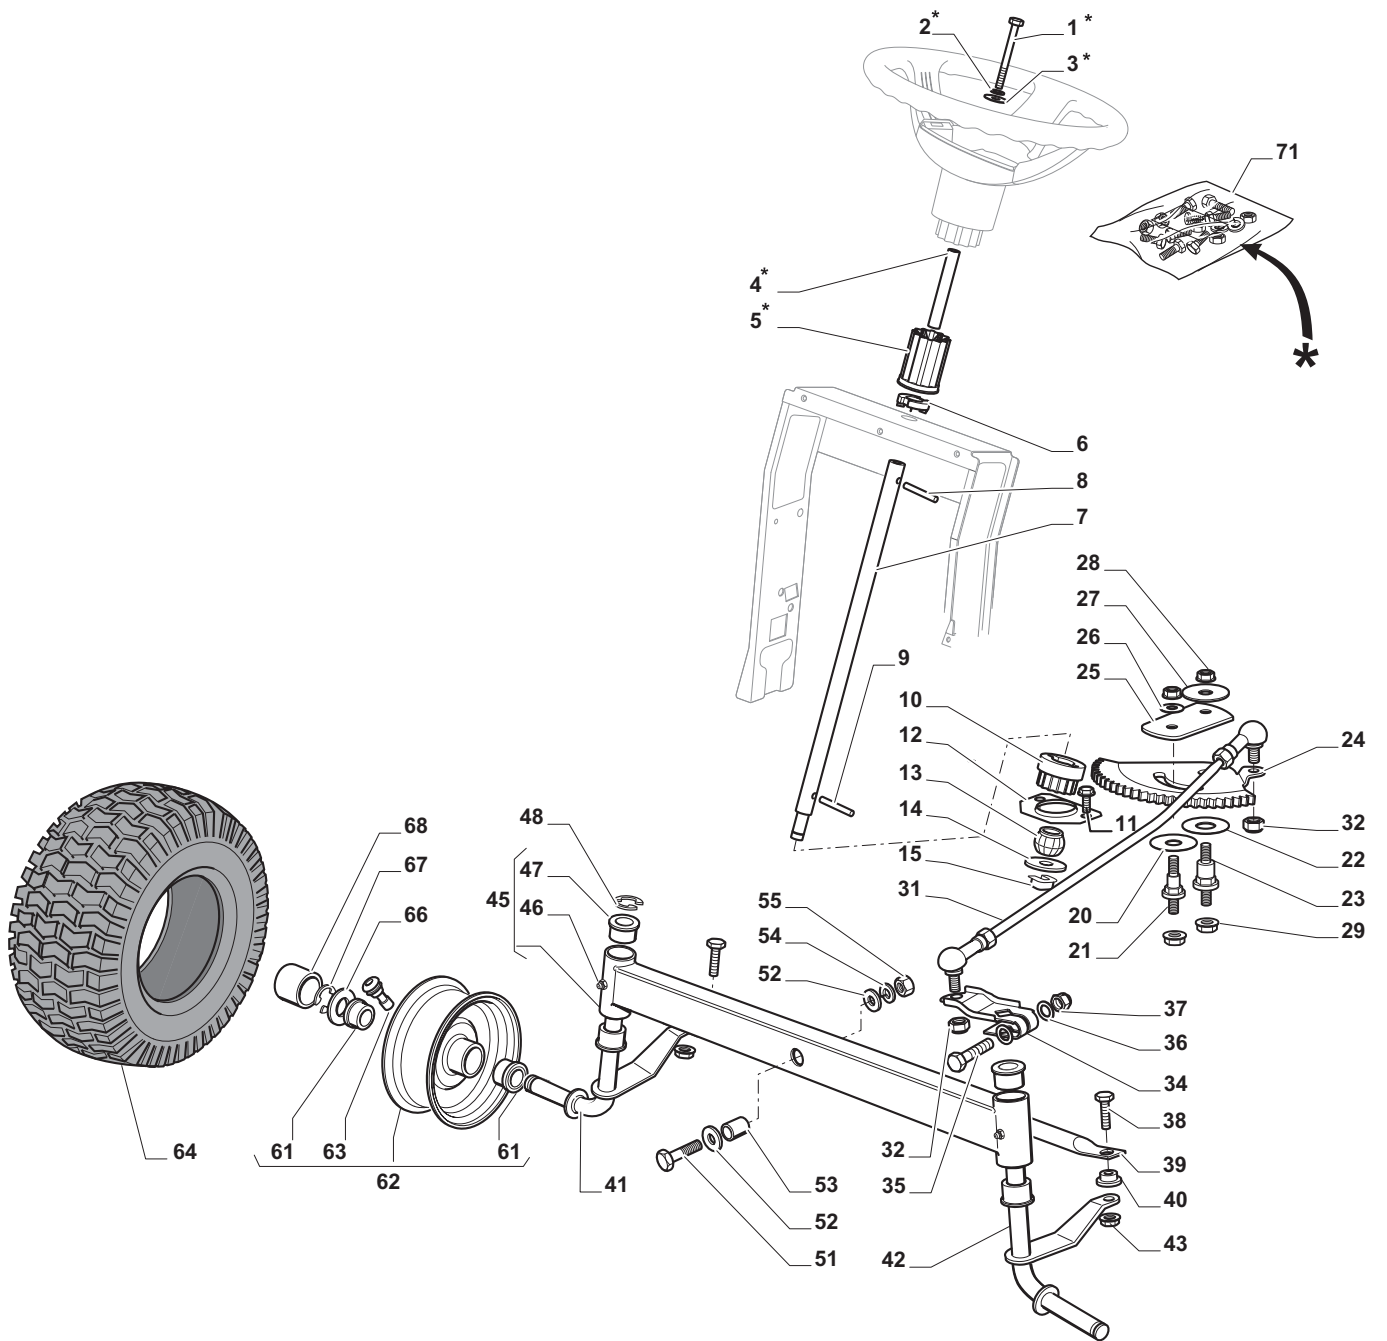

THIS INFORMATION IS NOT INTENDED FOR SALE OR RESALE, AND THIS NOTICE MUST REMAIN ON ALL COPIES.

Chassis				
POSITION	CODE	Q.TY	DESCRIPTION	NOTES
1	24487998/0	1	Cotter Pin	
2	25510079/0	2	Pin	
3	12154210/0	2	Nut	
4	12735599/0	2	Screw	
5	325547225/0	1	Right Plate	
6	325547227/0	1	Left Plate	
11	382785169/1	1	Steering Column Support	
12	125943009/0	4	Screw	
13	325785331/1	1	Right Seat Support	
14	325785333/1	1	Left Seat Support	
15	125943009/0	6	Screw	
16	382785179/0	1	Footboard Support	
17	125943009/0	2	Screw	
18	125943009/0	2	Screw	
20	325500041/1	1	Right Footboard	
21	325500043/1	1	Left Footboard	
22	12735599/0	2	Screw	
25	12293201/0	2	Nut	
26	325820109/1	1	Seat Support	
27	125160048/0	2	Spacer	
28	125430263/0	2	Spring	
29	325060038/0	1	Cam	
30	325820105/1	1	Support	
31	125430264/0	2	Spring	
32	12521350/0	2	Washer	
33	12691400/0	2	Screw	
34	325122002/0	2	Hood	
35	382547061/0	1	Plate	
36	22524970/2	2	Pin	
37	382820151/0	1	Seat Support	
38	12155010/0	2	Nut	
39	118203854/0	2	Protection	
40	125943009/0	4	Screw	

Body				
POSITION	CODE	Q.TY	DESCRIPTION	NOTES
1	325076914/0	1	Hood, Front,Grey	
2	325410903/0	1	Right Grill	
3	325410904/0	1	Left Grill	
4	325785365/0	1	Engine Hood Support	
5	12735403/0	4	Screw	
6	325263302/1	1	Air Intake Grill	
7	112728692/0	4	Screw	
8	325076912/0	1	Engine Hood Yellow	
11	325785298/0	1	Dashboard Support	
12	125943010/0	4	Screw	
13	325270325/0	2	Guide	
14	12735599/0	2	Screw	
15	112735406/0	3	Screw	
16	12523040/0	3	Washer	
17	325120202/1	1	Dashboard	
18	125943010/0	2	Screw	
19	325260003/0	2	Grommet	
21	325120203/0	1	Cover	
25	325110396/1	1	Cover, Yellow	
26	125943010/0	1	Screw	
33	112735406/0	4	Screw	
34	325110399/0	1	Wheels Cover, Yellow	
35	112437506/0	1	Plate	
36	125943010/0	2	Screw	
37	112735406/0	2	Screw	
38	12523040/0	2	Washer	
39	325547208/1	1	Plate	
40	125943010/0	2	Screw	
42	325110384/0	1	Right Footboardcover	
43	325110385/0	1	Left Footboard Cover	
56	325207190/0	1	Cover	
57	12523050/0	4	Washer	
58	12735403/0	2	Screw	