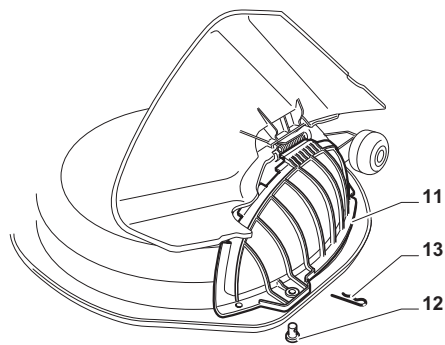

Optionals On Request

POSITION	CODE	Q.TY	DESCRIPTION	NOTES
1	382869038/0	1	Muffler Protection	
2	125943008/0	4	Screw	
5	382650211/0	2	Stiffening	
6	382033111/0	1	Rod	
7	12155000/0	2	Nut	
8	25510021/1	1	Pin	
9	24487999/0	1	Cotter Pin	
11	325140099/0	1	Deflector	
12	125510111/0	1	Pin	
13	24487998/0	1	Cotter Pin