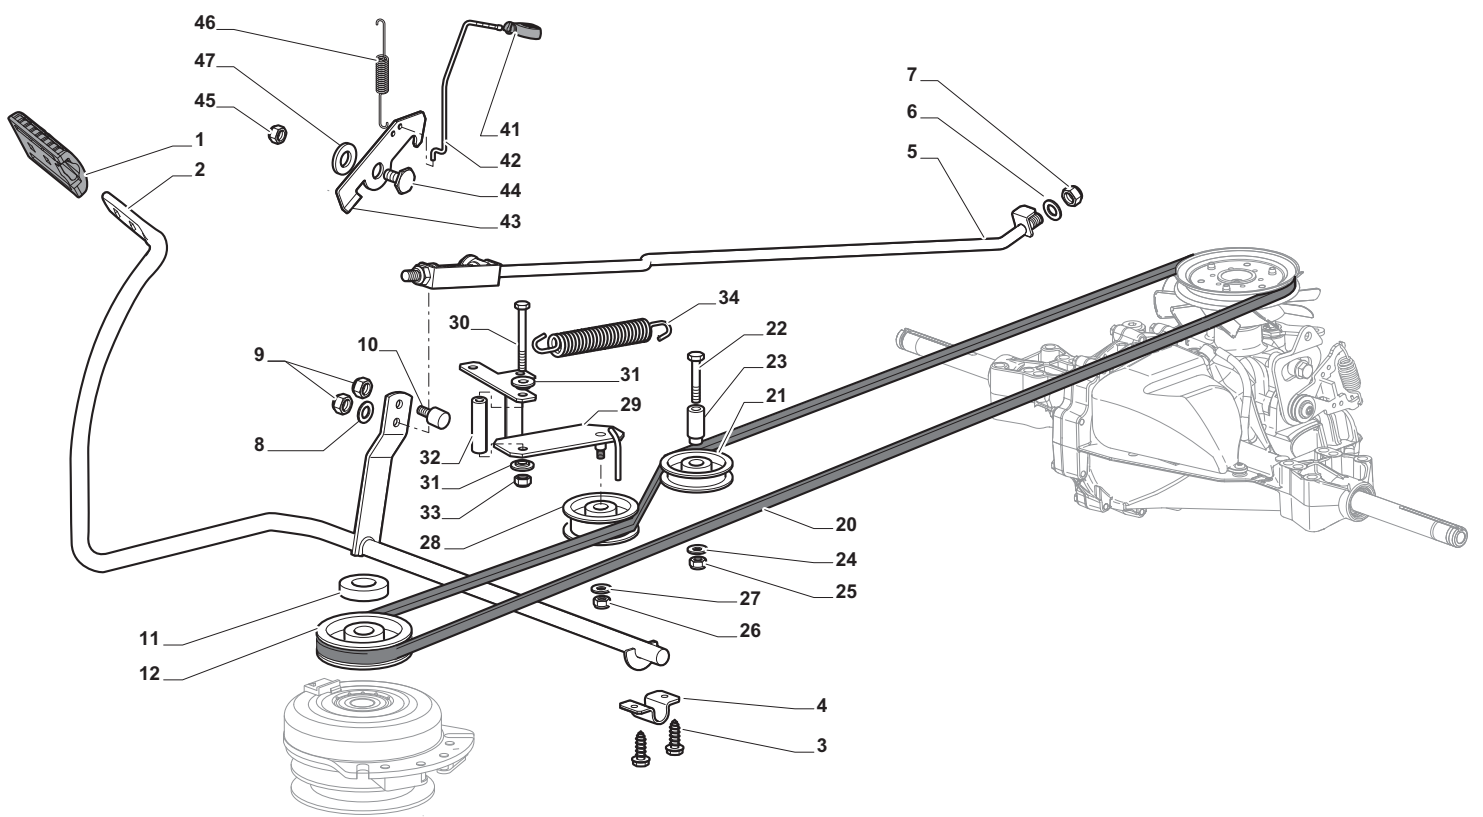

Brake And Gearbox Controls

POSITION	CODE	Q.TY	DESCRIPTION	NOTES
1	325110409/0	1	Clamp Cover	
2	382000575/0	1	Pedal	
3	12735599/0	4	Screw	
4	325547231/0	2	Plate	
5	382000576/0	1	Rod	
6	12521360/0	1	Washer	
7	12156602/0	1	Nut	
8	25670011/0	1	Washer	
9	12155000/0	2	Nut	
10	125510116/0	1	Pin	
11	25160021/0	1	Spacer	
12	125601577/0	1	Pulley	
20	135062003/0	1	Belt	
21	25601555/0	1	Pulley	
22	12691400/0	1	Screw	
23	125160051/0	1	Spacer	
24	12523060/0	1	Washer	
25	12155000/0	1	Nut	
26	12155000/0	1	Nut	
27	12523060/0	1	Washer	
28	25601554/0	1	Pulley	
29	382318245/0	1	Lever	
30	12691600/0	1	Screw	
31	25038002/1	2	Bush	
32	25160027/0	1	Spacer	
33	12155000/0	1	Nut	
34	125430262/0	1	Spring	
41	325394534/0	1	Knob	
42	125033083/0	1	Rod	
43	325253011/1	1	Hook	
44	22524970/2	1	Pin	
45	12155000/0	1	Nut	
46	25430213/0	1	Spring	
47	12523060/0	1	Washer